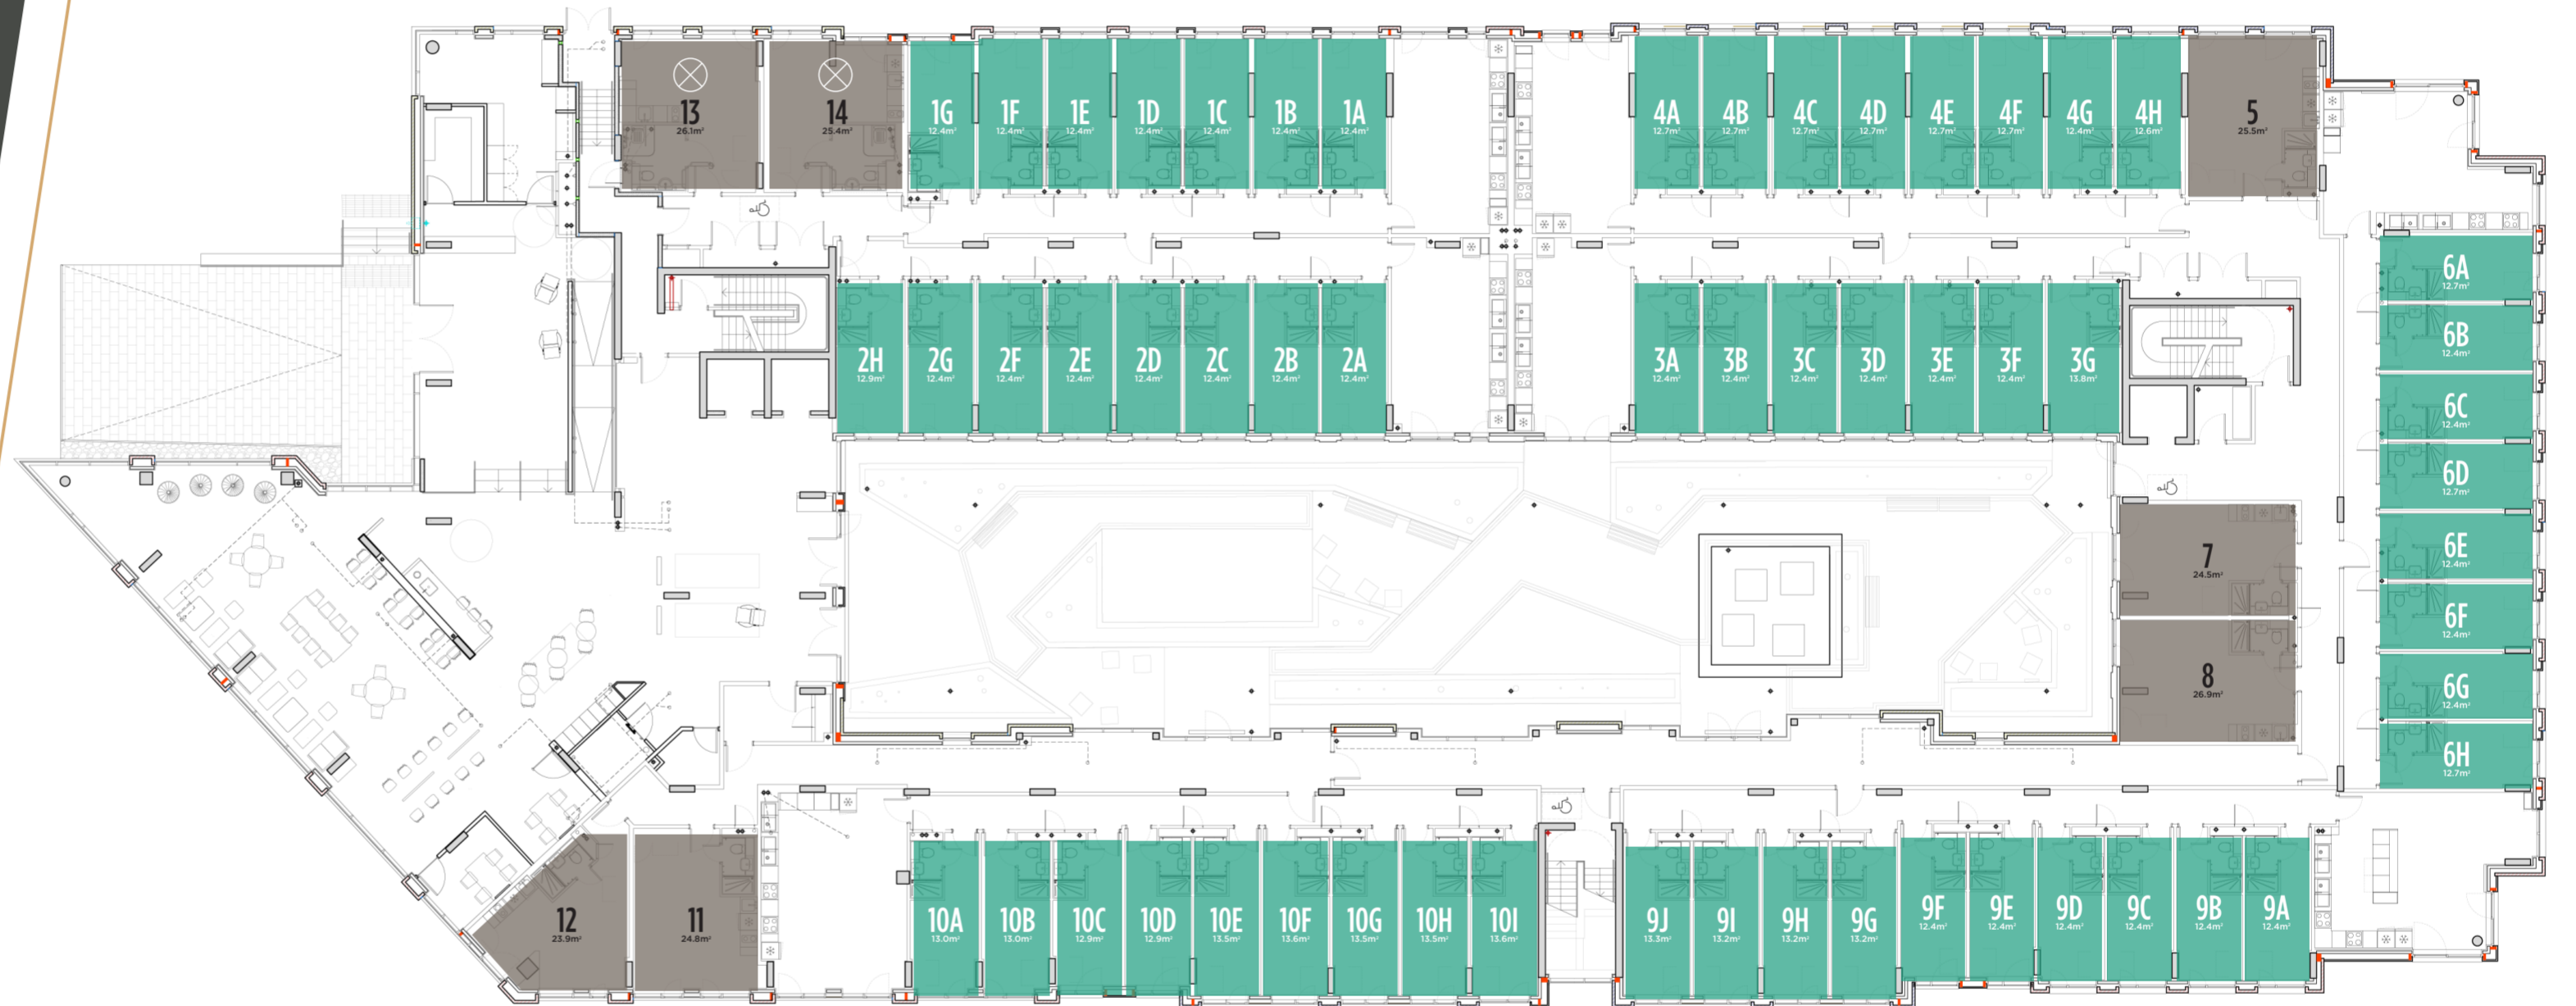

Classic En-suite

Classic Studio

Classic En-suite +

Classic En-suite Tower

Premium En-suite

Premium Studio

Premium Studio
(Accessible)

Deluxe En-suite

Classic Studio

Classic En-suite +

Classic En-suite Tower

Premium En-suite

Premium Studio

 Premium Studio
(Accessible)

Deluxe En-suite

Luxury Studio

THE VANTAGE

by

F U T
U R E
GENERATION

FIRST FLOOR

Standard En-suite

Standard Studio

Classic En-suite

Classic Studio

Classic En-suite +

Classic En-suite Tower

Premium En-suite

Premium Studio

 Premium Studio
(Accessible)

Deluxe En-suite

Luxury Studio

THE VANTAGE